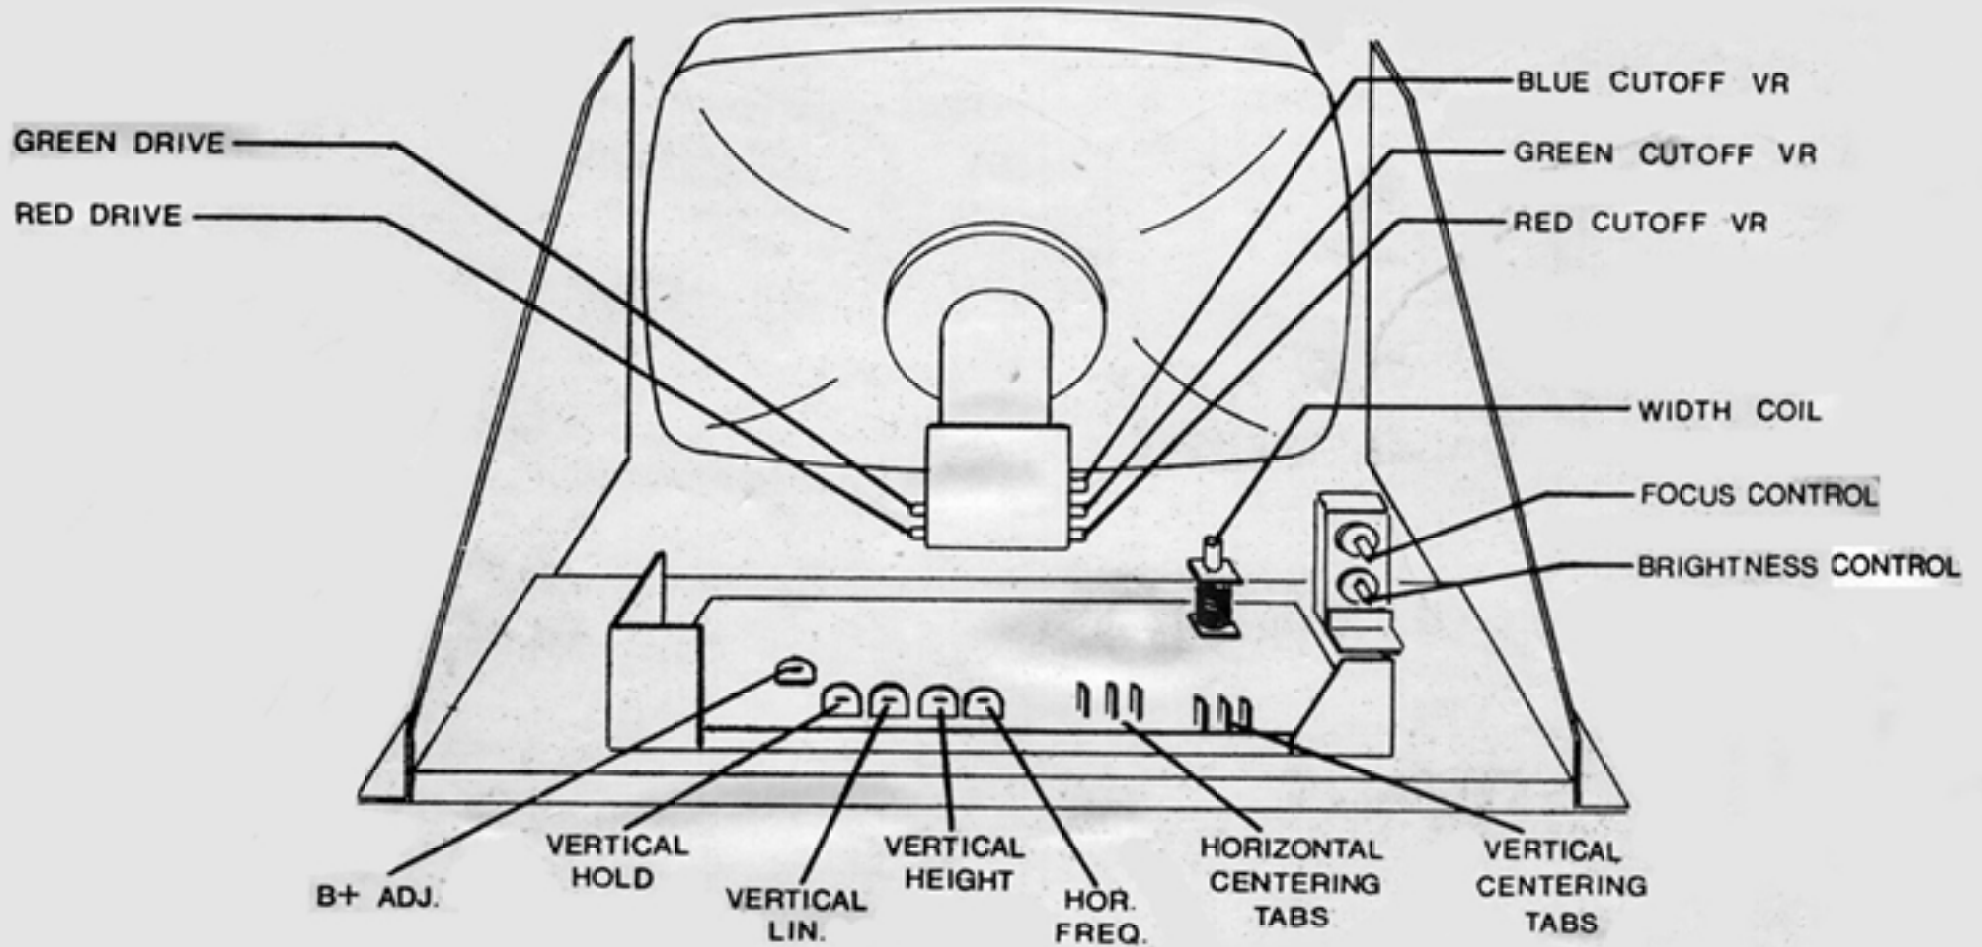

CAUTION: BE CAREFULL OF 'B' AND 'B' BOOST VOLTAGES PRESENT ON C.R.T. SOCKET P.C.B.

ELECTROHOME 19" COLOR MONITOR

MO51-00092-0000